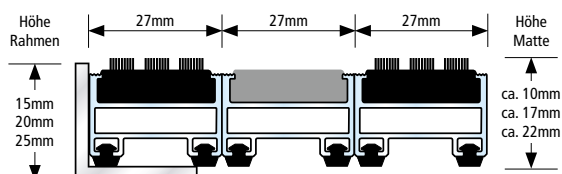

Tactile Guidance System Top Clean TREND®

- Tactile/visual guidance system
- Accessible
- For use indoors or in covered outdoor areas
- Outdoor area
- Recyclable
- Rust-proof